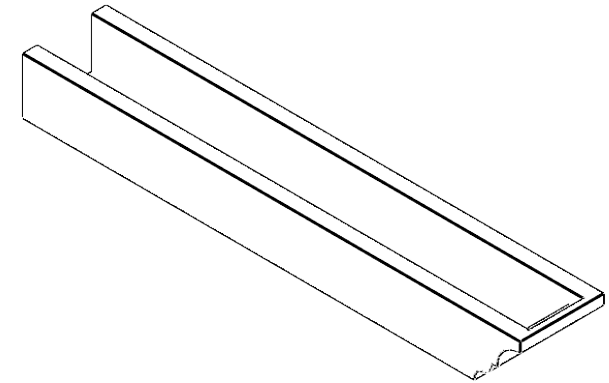

ITEM NUMBER: RFTURO060X04000X36000X004ASH00RCPR

6"W X 4"H X 36"L TIMBERTHANE ROUGH CEDAR ASHEBORO FAUX WOOD OPEN RAFTER TAIL, 4"L END, PRIMED TAN

SIDE PROFILE

FRONT PROFILE

ISOMETRIC

GENERATED DATE : 03/02/2023

EKENA MILLWORK
2300 WEST MAIN ST.
CLARKSVILLE, TX 75426
TOLL FREE: 866-607-0453
WWW.EKENAMILLWORK.COM

NOTES

1. INSTALLATION TO BE COMPLETED IN ACCORDANCE WITH MANUFACTURER'S SPECIFICATIONS.
2. DRAWING MAY NOT BE TO SCALE
3. THIS DRAWING IS INTENDED FOR DESIGN AND PLANNING PURPOSES ONLY.
4. ALL INFORMATION CONTAINED HEREIN WAS CURRENT AT THE TIME OF DEVELOPMENT BUT MUST BE REVIEWED AND APPROVED BY THE PRODUCT MANUFACTURER TO BE CONSIDERED ACCURATE.
5. TIMBERTHANE ARCHITECTURAL PRODUCTS ARE MADE FROM HIGH DENSITY URETHANE AND COME FACTORY PRIMED