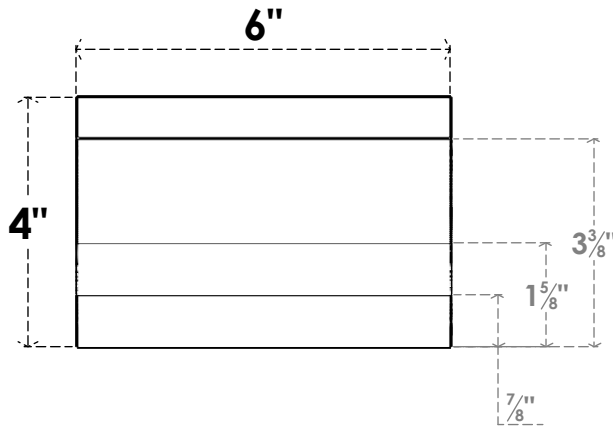

ITEM NUMBER: RFTURO060X04000X36000X004ASH00RCPR

6"W X 4"H X 36"L TIMBERTHANE ROUGH CEDAR ASHEBORO FAUX WOOD OPEN RAFTER TAIL, 4"L END, PRIMED TAN

SIDE PROFILE

FRONT PROFILE

ISOMETRIC

GENERATED DATE : 03/02/2023