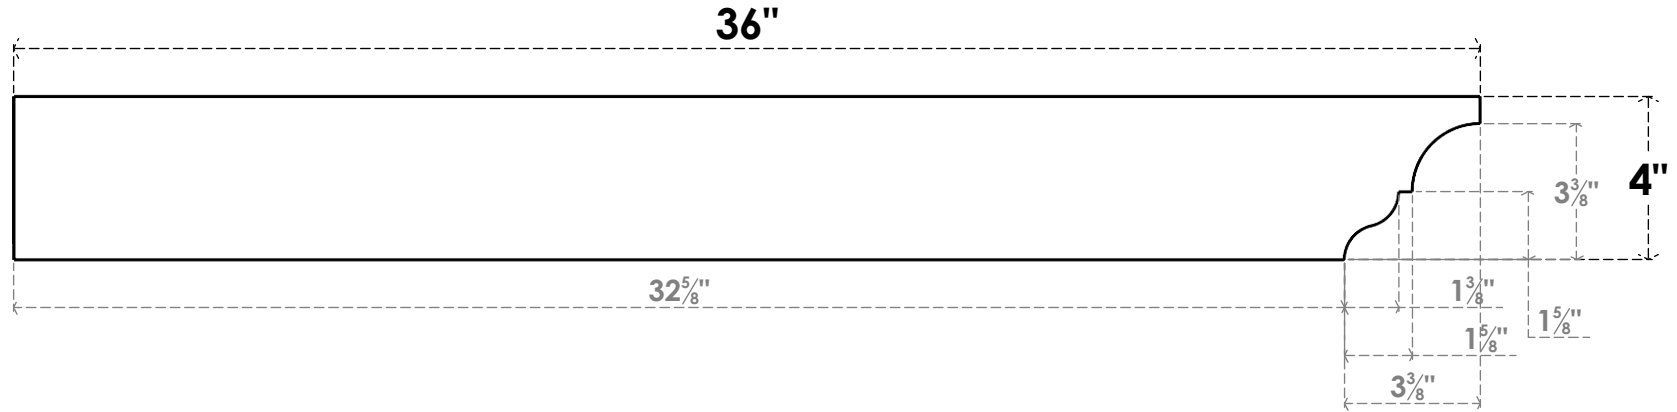

ITEM NUMBER: RFTURO060X04000X36000X004ASH00RCPR

6"W X 4"H X 36"L TIMBERTHANE ROUGH CEDAR ASHEBORO FAUX WOOD OPEN RAFTER TAIL, 4"L END, PRIMED TAN

SIDE PROFILE

FRONT PROFILE

ISOMETRIC

GENERATED DATE : 03/02/2023